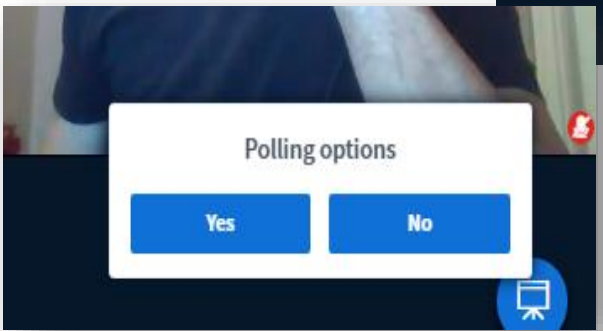

Welcome! Test your sound connection first. Your video will be put on OFF.

You can select a full screen view under the three dots options. Or leave when you choose 😊

Person icon with an arrow opens the list of participants (users) and by clicking on the Public Chat, you will open or close the chat.

Four arrows enlarge the shared screen documents for viewing.

A Double Arrow between the gallery & the shared screen helps you adjust the size of the two parts of the window.

You will **vote** on motions during the AGM through the polling options!

If we break into Breakout rooms, it will take a few seconds to join or leave a room. You will know how much time is left in the room as it is displayed on the top banner.