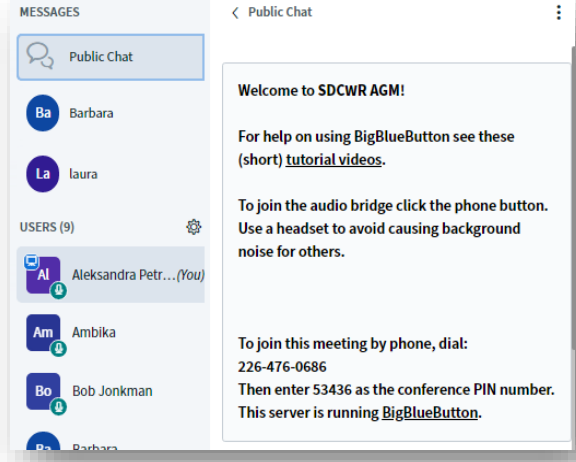

Welcome! Test your sound connection first. Your video will be put on OFF.

You can select a full screen view under the three dots options. Or leave when you choose 😊

Person icon with an arrow opens the list of participants (users) and by clicking on the Public Chat, you will open or close the chat.

Four arrows enlarge the shared screen documents for viewing.

A Double Arrow between the gallery & the shared screen helps you adjust the size of the two parts of the window.

You will **vote** on motions during the AGM through the polling options!

If we break into Breakout rooms, it will take a few seconds to join or leave a room. You will know how much time is left in the room as it is displayed on the top banner.