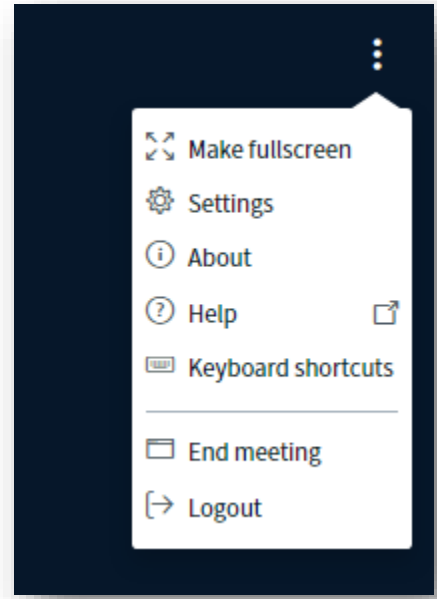

Welcome! Test your sound connection first. Your video will be put on OFF.

You can select a full screen view under the three dots options. Or leave when you choose 😊

Person icon with an arrow opens the list of participants (users) and by clicking on the Public Chat, you will open or close the chat.

Four arrows enlarge the shared screen documents for viewing.

A Double Arrow between the gallery & the shared screen helps you adjust the size of the two parts of the window.

You will **vote** on motions during the AGM through the polling options!

If we break into Breakout rooms, it will take a few seconds to join or leave a room. You will know how much time is left in the room as it is displayed on the top banner.